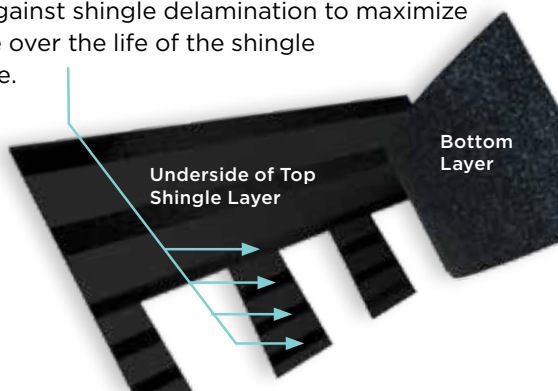

QuadraBond®

Advanced Layering

CertainTeed's specially formulated adhesive adheres shingle layers at four points, more than any other manufacturer. This superior bond provides greater protection against shingle delamination to maximize performance over the life of the shingle in any climate.