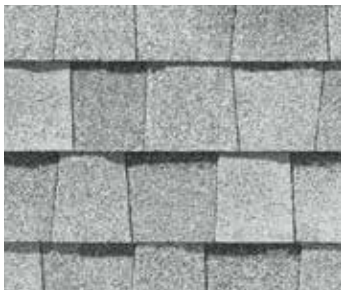

# LANDMARK® PRO COLOR PALETTE

Silver Birch

Max Def Mojave Tan

Max Def Resawn Shake

Max Def Cobblestone Gray

Max Def Colonial Slate

Max Def Weathered Wood

Max Def Georgetown Gray