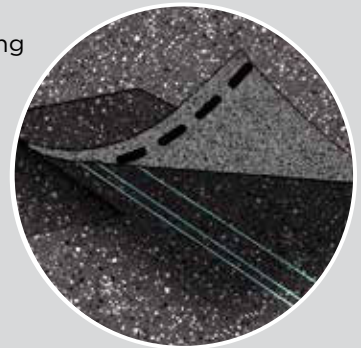

CertaSeal®

Uplift Protection

CertaSeal® is a fast-activating modified asphalt sealant with a 20-year record of proven performance. Designed to seal shingles together upon installation, it protects roofs from wind uplift and shingle blow-off so that homes stay safe and dry. It's also engineered to remain flexible after installation, unlike harder sealants that can dry out and crack over time.