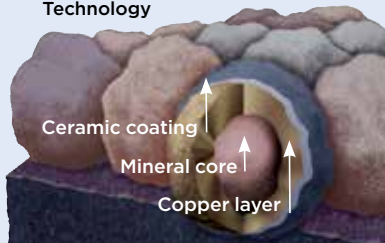

## Algae Resistance

The ultimate in stain protection.

Those streaks you see on other roofs in your neighborhood? That's algae, and it's a common eyesore on roofing throughout North America. CertainTeed's **StreakFighter** technology uses the power of science to repel algae before it can take hold and spread.

**StreakFighter's** granular blend includes naturally algae-resistant copper, helping your roof maintain its curb appeal and look beautiful for years to come.

Granule with **StreakFighter** Technology

Diagram for illustrative purposes only.