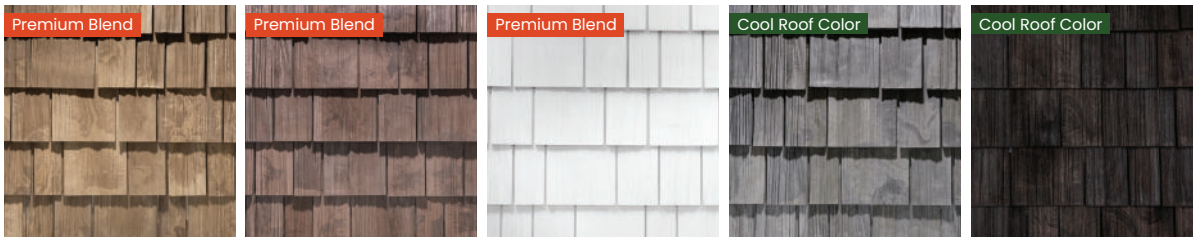

Introducing Brava's New Color Line for 2024!

Our new color selections were created by refining our color blends and selecting the best quality blends for your building projects. In addition to our refined color blends, Brava Premium Color blends offer a luxurious look of high contrast color blends staying true to life in comparison to authentic slate, shake and clay tiles.

Cedar Shake Colors

Aged Cedar

Aspen

Canyon Gray

Lake Forest

Natural Cedar

Weathered

New Cedar

White

Spanish Barrel Colors

Legacy Colors Still Available

Below are select colors available for a limited time only from Brava's 2023 standard color line. Although these colors are available for a limited time only, special requests can be made for consideration of production for your roofing project or HOA community.