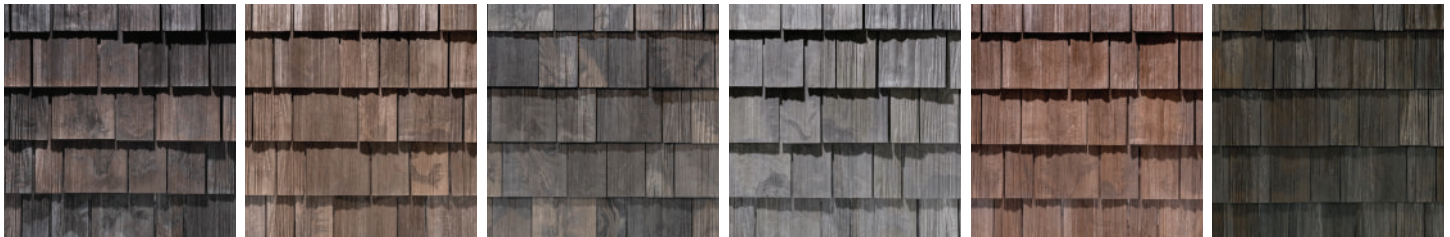

Introducing Brava's New Color Line for 2024!

Our new color selections were created by refining our color blends and selecting the best quality blends for your building projects. In addition to our refined color blends, Brava Premium Color blends offer a luxurious look of high contrast color blends staying true to life in comparison to authentic slate, shake and clay tiles.

Cedar Shake Colors

Aged Cedar

Aspen

Canyon Gray

Lake Forest

Natural Cedar

Weathered

New Cedar

Sierra

White

Driftwood

Woodland

Slate Tile Colors

Arendale

Atlantic

Cottage

White

Spanish Barrel Colors

Legacy Colors Still Available

Below are select colors available for a limited time only from Brava's 2023 standard color line. Although these colors are available for a limited time only, special requests can be made for consideration of production for your roofing project or HOA community.