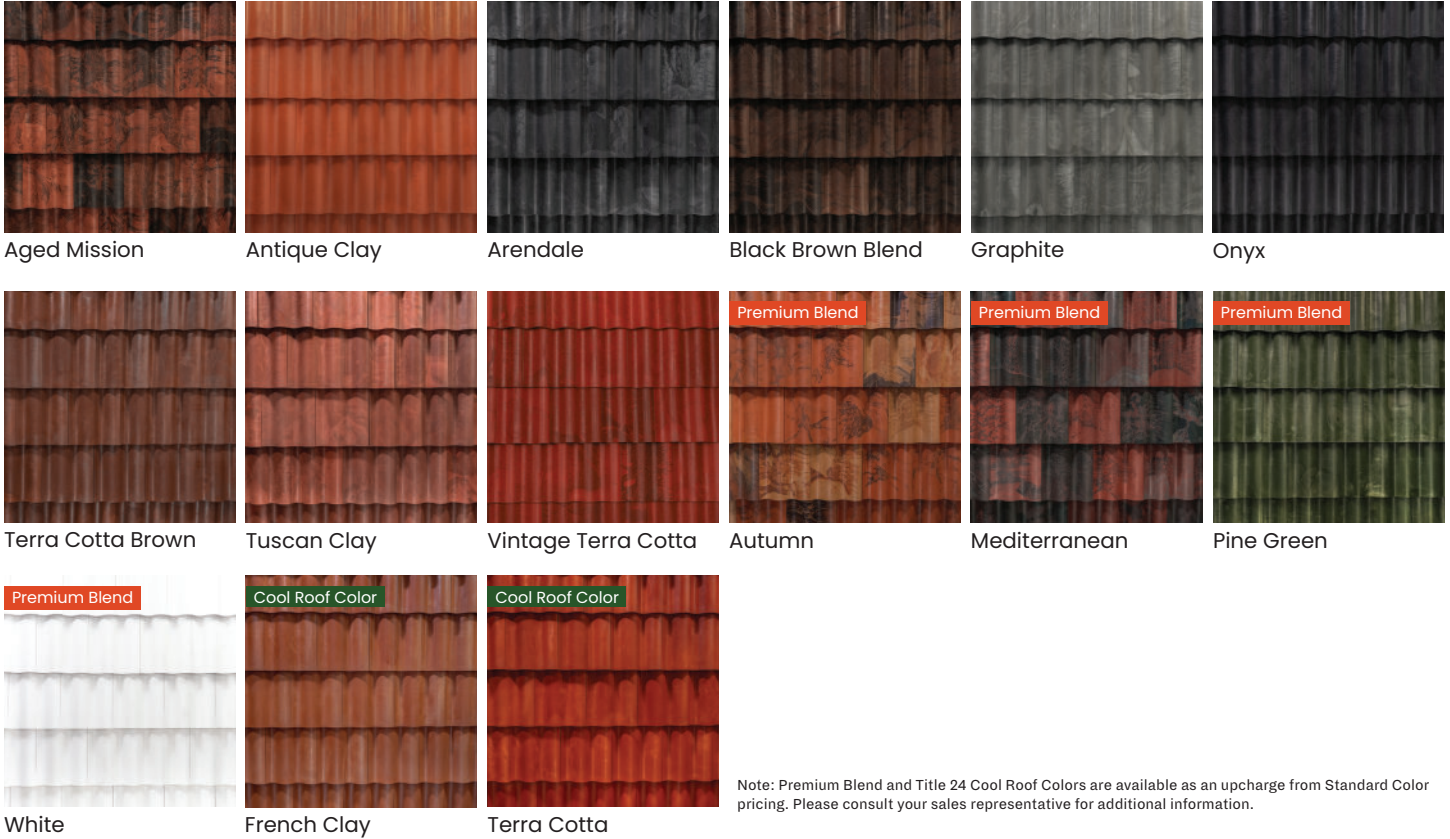

Cedar Shake Colors

Aged Cedar

Aspen

Canyon Gray

Lake Forest

Natural Cedar

Weathered

New Cedar

Sierra

White

Driftwood

Woodland

Slate Tile Colors

Arendale

Atlantic

Cottage

Graphite

Light Arendale

Onyx

Washington

European

Pine Green

Tuscan Clay

Victorian

White

Spanish Barrel Colors

Legacy Colors Still Available

Below are select colors available for a limited time only from Brava's 2023 standard color line. Although these colors are available for a limited time only, special requests can be made for consideration of production for your roofing project or HOA community.