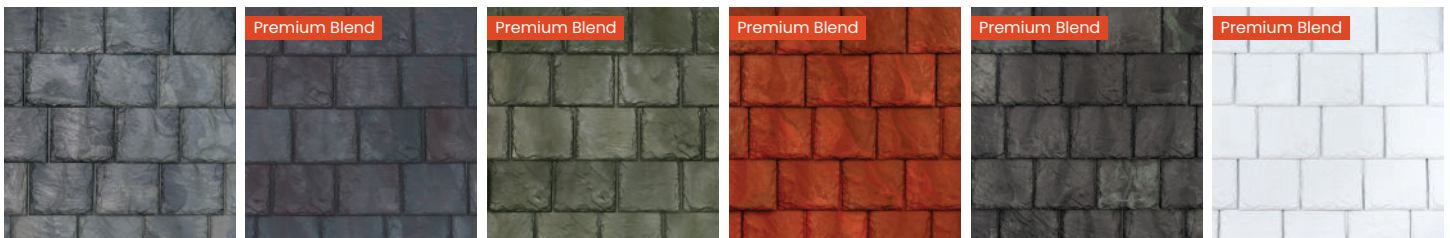

Cedar Shake Colors

Aged Cedar

Aspen

Canyon Gray

Lake Forest

Natural Cedar

Weathered

New Cedar

Sierra

White

Driftwood

Woodland

Slate Tile Colors

Arendale

Atlantic

Cottage

Graphite

Light Arendale

Onyx

Washington

European

Pine Green

Tuscan Clay

Victorian

White

Spanish Barrel Colors

Legacy Colors Still Available

Below are select colors available for a limited time only from Brava's 2023 standard color line. Although these colors are available for a limited time only, special requests can be made for consideration of production for your roofing project or HOA community.