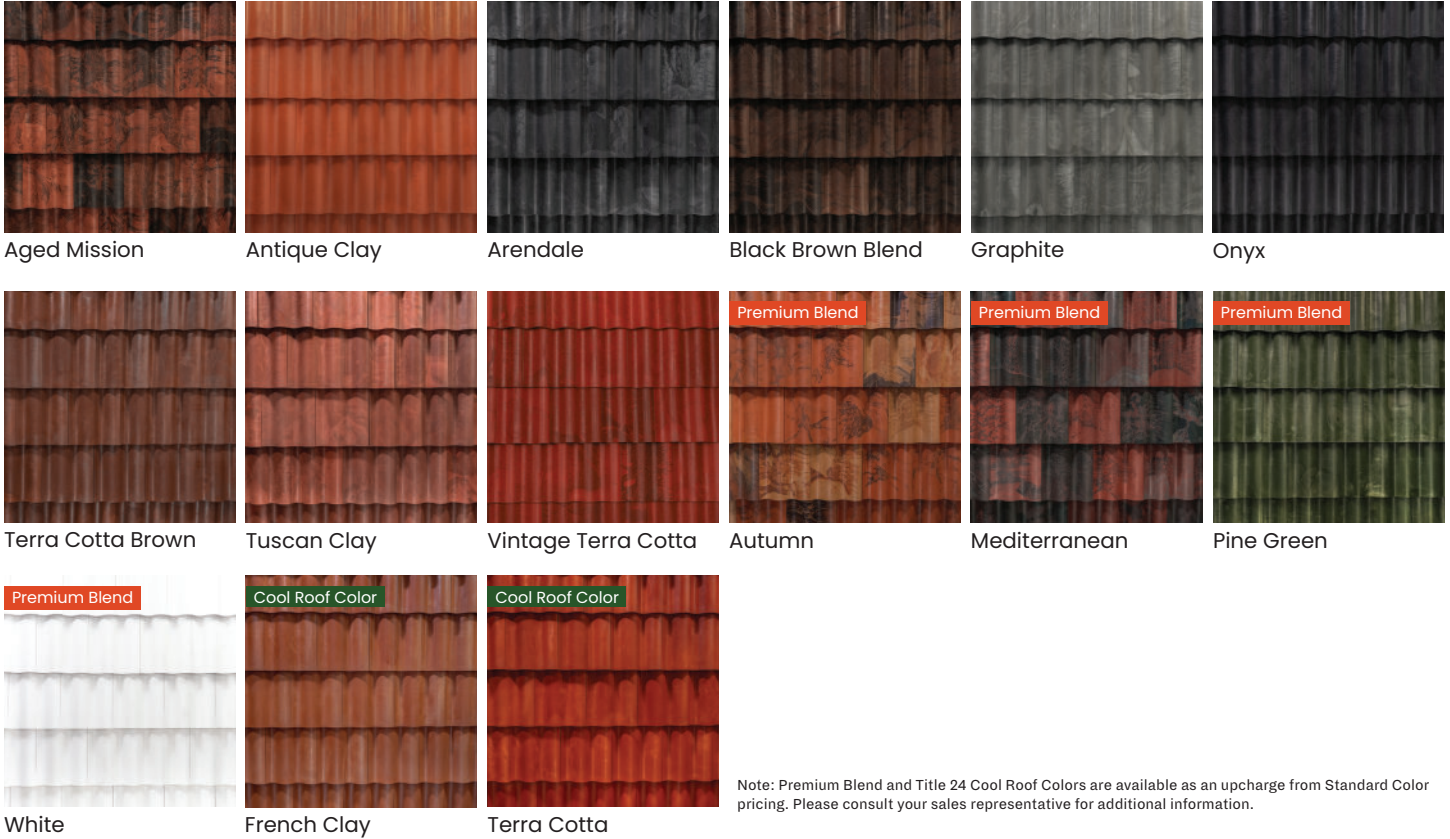

### Slate Tile Colors

Arendale

Atlantic

Cottage

Graphite

Light Arendale

Onyx

Washington

European

Pine Green

Tuscan Clay

Victorian

White

## Spanish Barrel Colors

Note: Premium Blend and Title 24 Cool Roof Colors are available as an upcharge from Standard Color pricing. Please consult your sales representative for additional information.

## Legacy Colors Still Available

Below are select colors available for a limited time only from Brava's 2023 standard color line. Although these colors are available for a limited time only, special requests can be made for consideration of production for your roofing project or HOA community.