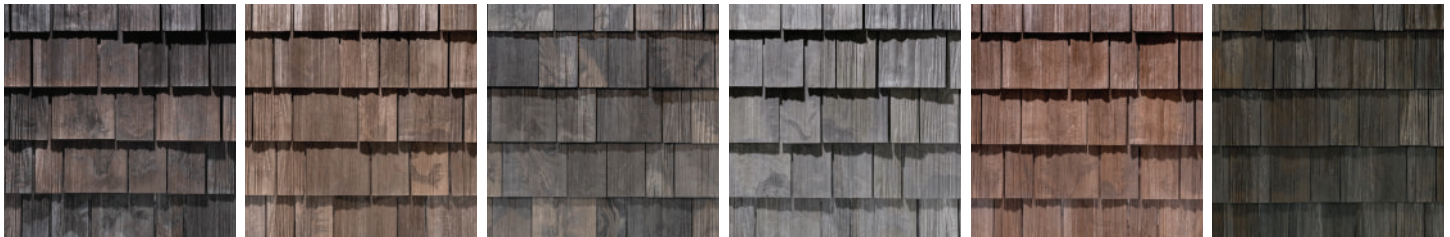

## Introducing Brava's New Color Line for 2024!

Our new color selections were created by refining our color blends and selecting the best quality blends for your building projects. In addition to our refined color blends, Brava Premium Color blends offer a luxurious look of high contrast color blends staying true to life in comparison to authentic slate, shake and clay tiles.

### Cedar Shake Colors

Aged Cedar

Aspen

Canyon Gray

Lake Forest

Natural Cedar

Weathered

New Cedar

Sierra

White

Driftwood

Woodland