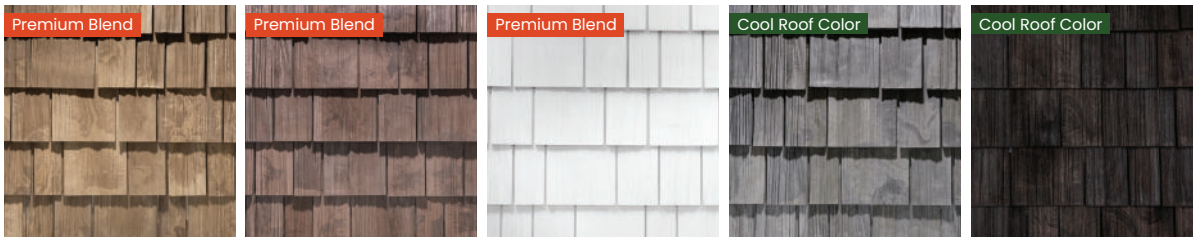

## Introducing Brava's New Color Line for 2024!

Our new color selections were created by refining our color blends and selecting the best quality blends for your building projects. In addition to our refined color blends, Brava Premium Color blends offer a luxurious look of high contrast color blends staying true to life in comparison to authentic slate, shake and clay tiles.

### Cedar Shake Colors

Aged Cedar

Aspen

Canyon Gray

Lake Forest

Natural Cedar

Weathered

New Cedar

## Spanish Barrel Colors

Note: Premium Blend and Title 24 Cool Roof Colors are available as an upcharge from Standard Color pricing. Please consult your sales representative for additional information.