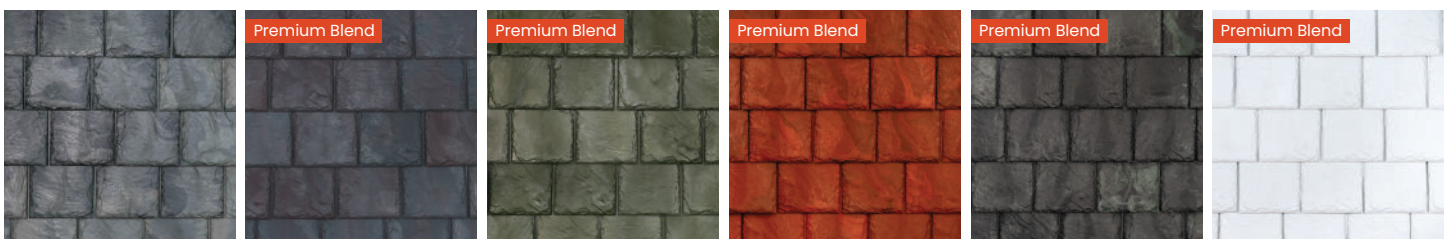

### Slate Tile Colors

Arendale

Atlantic

Cottage

Graphite

Light Arendale

Onyx

Washington

## Spanish Barrel Colors

Note: Premium Blend and Title 24 Cool Roof Colors are available as an upcharge from Standard Color pricing. Please consult your sales representative for additional information.