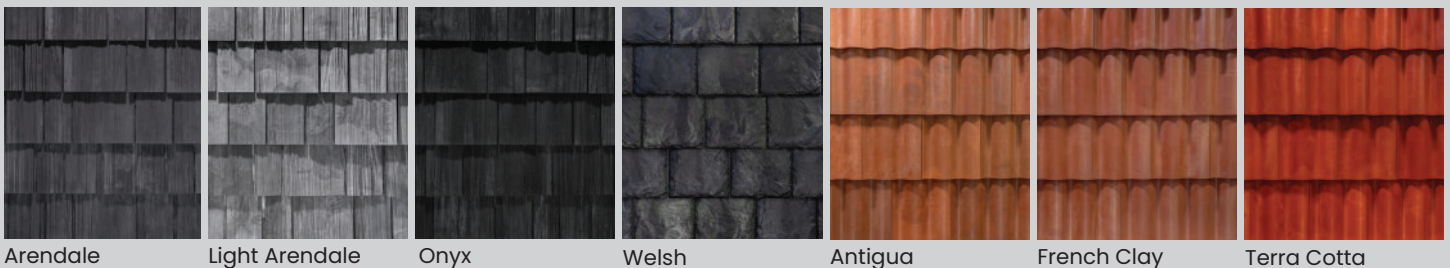

Cedar Shake

Slate Tile

Spanish Barrel

The printed colors shown may vary from actual colors. Before making a final selection, be sure to review actual material samples and roof installations. Please contact your salesperson for further assistance.

bravarooftile.com • (844) 290-4196 • info@bravarooftile.com